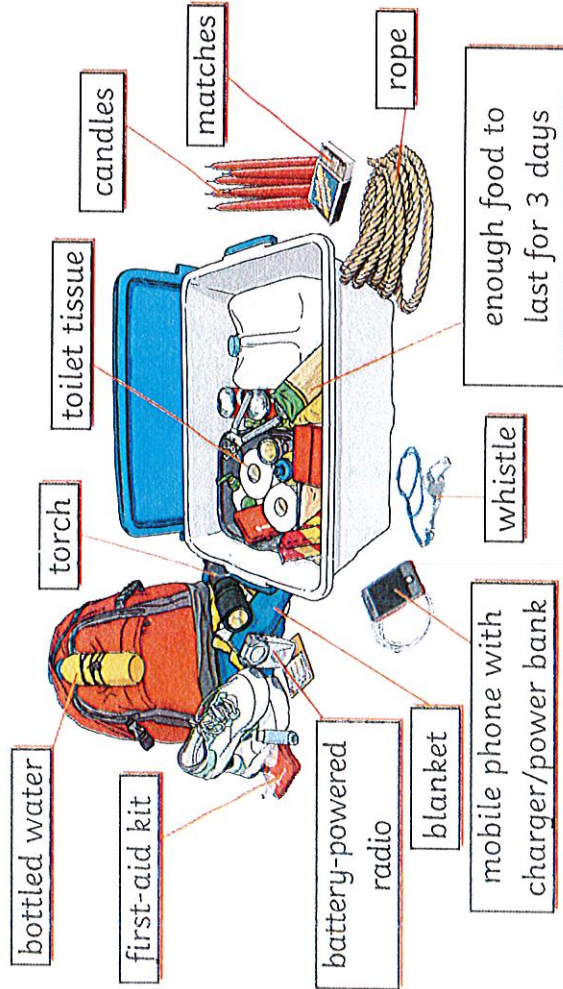

Creating an Earthquake Survival Kit

- 12 Something we can say for sure about nature is that it is
- 20 unpredictable. We can't always tell when an earthquake
- 28 will occur. Earthquakes are known to cause widespread
- 38 chaos and confusion but having the right supplies at your
- 44 fingertips can make all the difference.
- 53 By creating an earthquake survival kit, you and your
- 63 family can prepare yourselves in case such an event occurs.
- 72 A well-stocked kit that is stored in an easy-to-reach
- 79 location should prove invaluable during those critical
- 90 hours or days after a catastrophic event. Here is a basic
- 98 collection of supplies in case of an emergency:

Questions

1. The text says that nature is **unpredictable**. What does 'unpredictable' mean?

2. Why is it important to have the right supplies at **your fingertips** if an earthquake strikes?

3. How much food should you pack?

4. What is the most important message in this text?