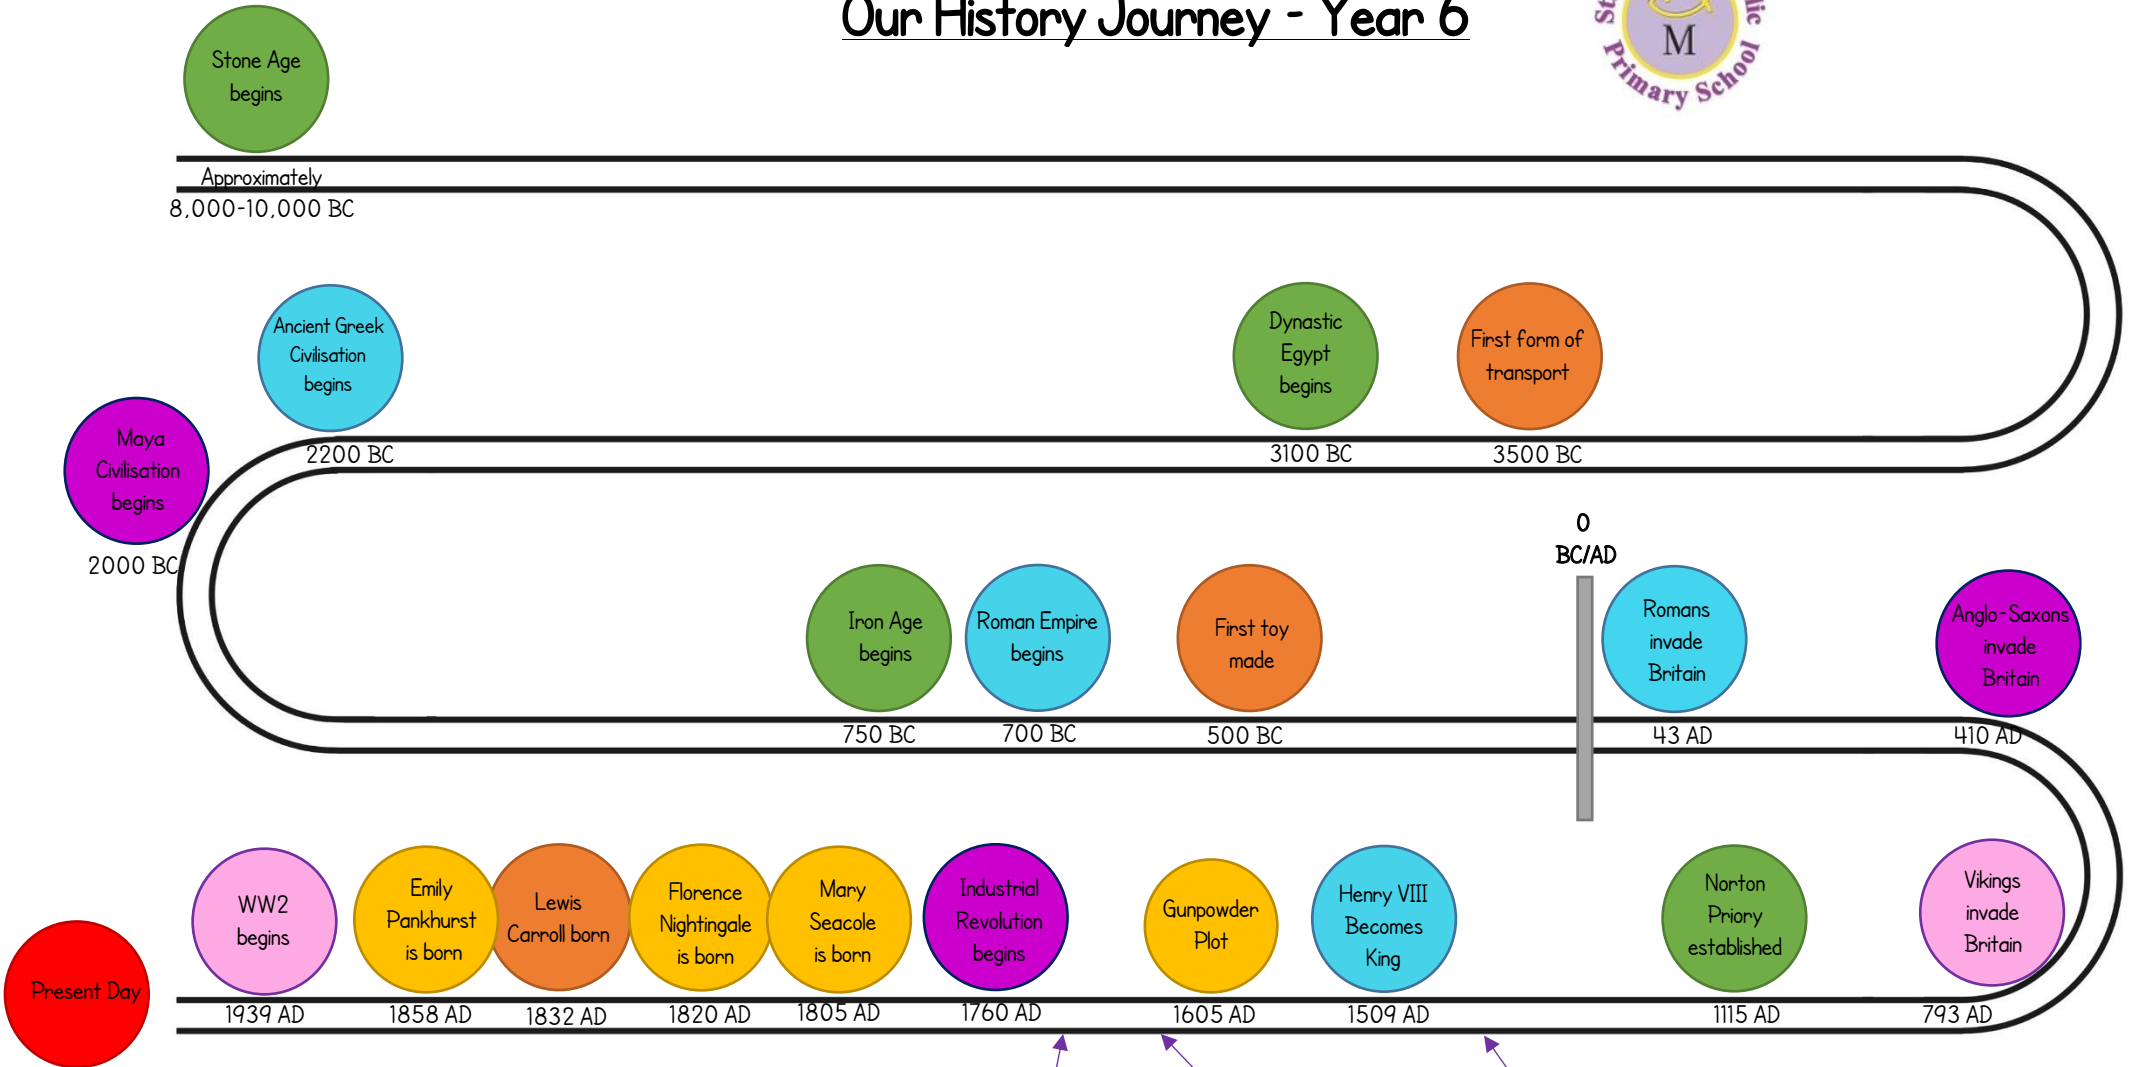

Our History Journey - Year 6

Key

- Year R (Red circle)
- Year 1 (Orange circle)
- Year 2 (Yellow circle)
- Year 3 (Green circle)
- Year 4 (Light Blue circle)
- Year 5 (Purple circle)
- Year 6 (Pink circle)