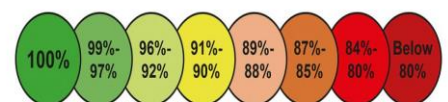

ATTENDANCE MATTERS

On Time: First Time, Every Time

PERSISTENT ABSENTEE

Which CIRCLE are you in?

School Contact Number for Emergencies 07858 739336