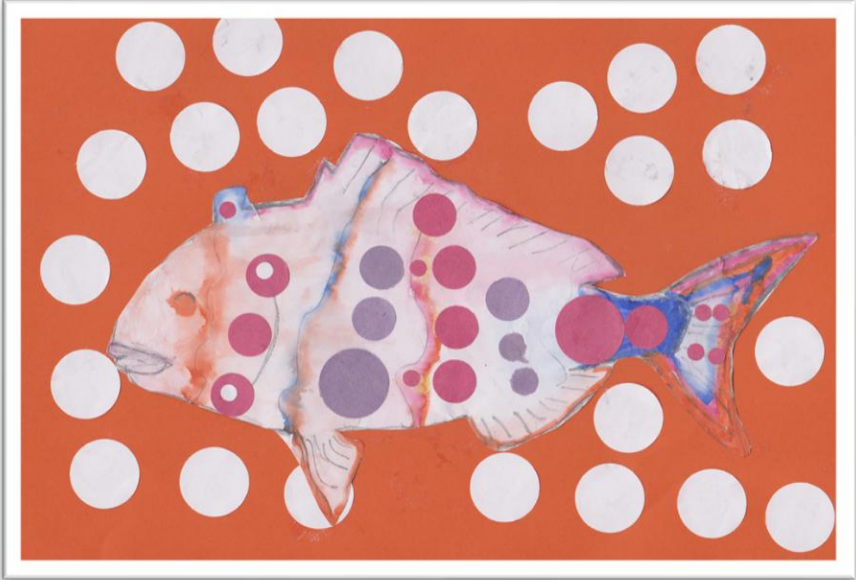

# ART GALLERY

**All Creatures Great and Small** is a whole-school art exhibition celebrating animals, new life and our responsibility to care for creation.

Inspired by the values of **St Francis of Assisi**, pupils across the school have explored how artists use colour, pattern, texture and symbolism to represent animals and the natural world. Each year group studied a different artist, developing skills progressively from early mark-making and collage to expressive painting and symbolic mixed-media work.

# Yayoi Kusama

Yayoi Kusama, is a Japanese artist who is famous for her use of polka dots throughout her artwork. As well as using polka dots, she likes busy patterns and contrasting colours. She is inspired by nature and often features animals in her artwork.

**Year 2** created their pieces inspired by her artwork featuring fish. They used carefully placed polka dots and lots of bright colours to create striking designs.

Aiden

Alfred

Bella

Bertie

Chester

Dottie

Emma