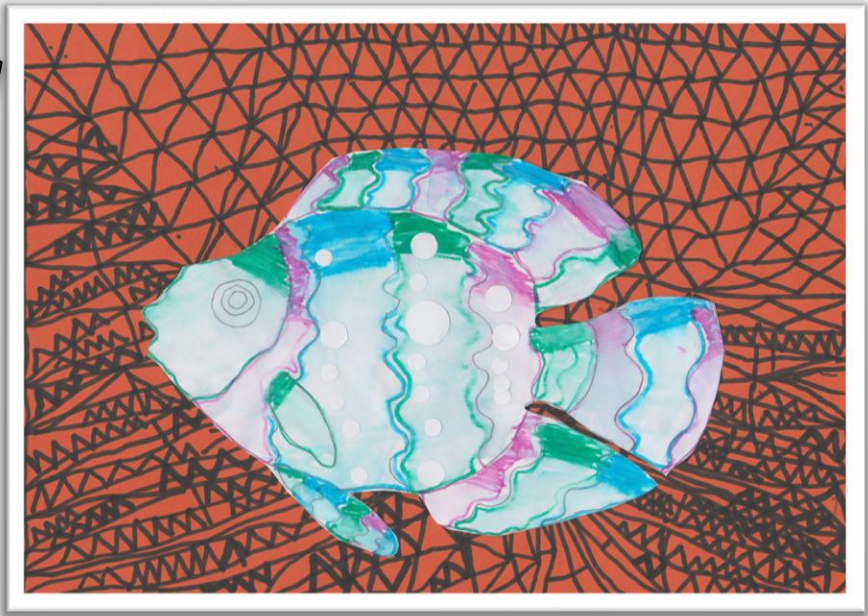

Isabelle

Ivy