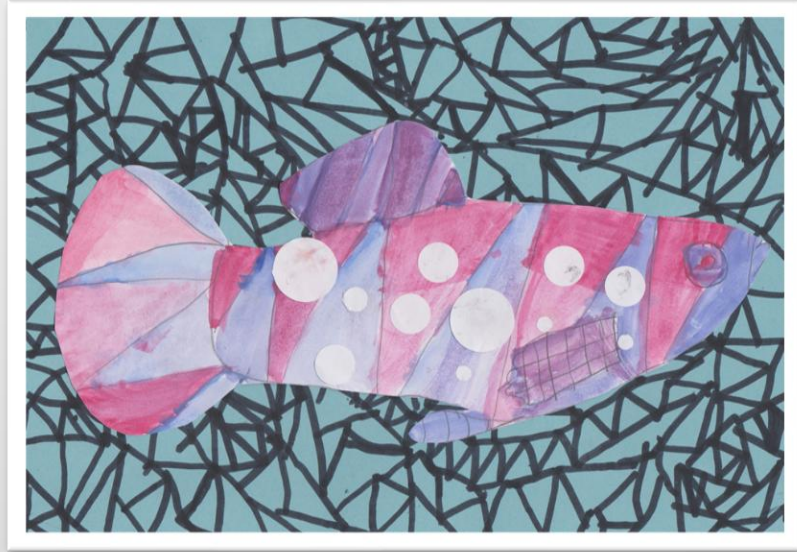

Hattie

Isabelle