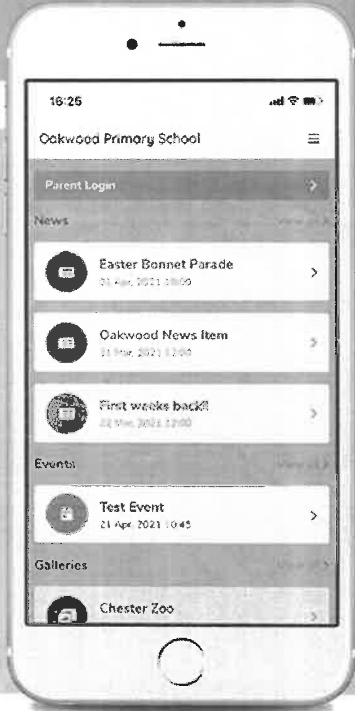

# GUIDE TO OUR APP FOR PARENTS & CARERS

School Spider allows you to receive and return information directly to and from the school. Receive instant messages, complete surveys, book your parents' evenings and more.

Select your school to get started!