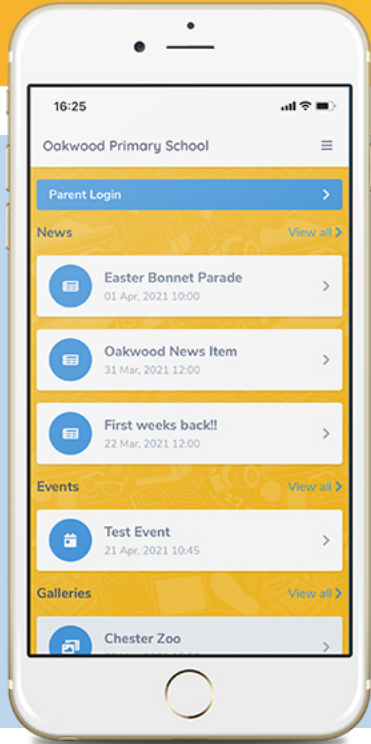

# GUIDE TO OUR APP FOR PARENTS & CARERS

School Spider allows you to receive and return information directly to and from the school. Receive instant messages, complete surveys, book your parents' evenings and more.

Select your school to get started!

## LOGGING IN

Once you have selected the school, you will see posts from the school website. Click parent dashboard to login or create an account. Create an account by pressing "create account" and enter your email address. **You must have your email linked with the school**

## TAKE A LOOK AROUND

See all action items on your dashboard

Click to respond or book for each child

Click the envelope to see your recent messages

Click these 3 lines to:  
- Switch between areas  
- Edit your profile  
- Logout